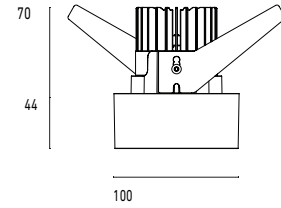

101 10 000210.011

Model

Name	Mono 100 Type 2 Recessed Downlighter
Finish	Structured White
Area	Indoor

System

Power (Luminaire)	16W
Power (System)	19W
Voltage	240V-AC
Optics	Rotationally Symmetrical Direct 30°
Colour Temperature	2700°K
Luminous Flux	1300lm
TM30	Rf95 Rg103
CRI	Ra97
Lumen Maintenance	L90 B10 50000hrs
Chromacity	<3 McAdam Step Ellipse
Articulation	Fixed
Cut-Out	
Ingress Protection	IP44
Control Device	Remote Fixed Output (Included)
Class	III